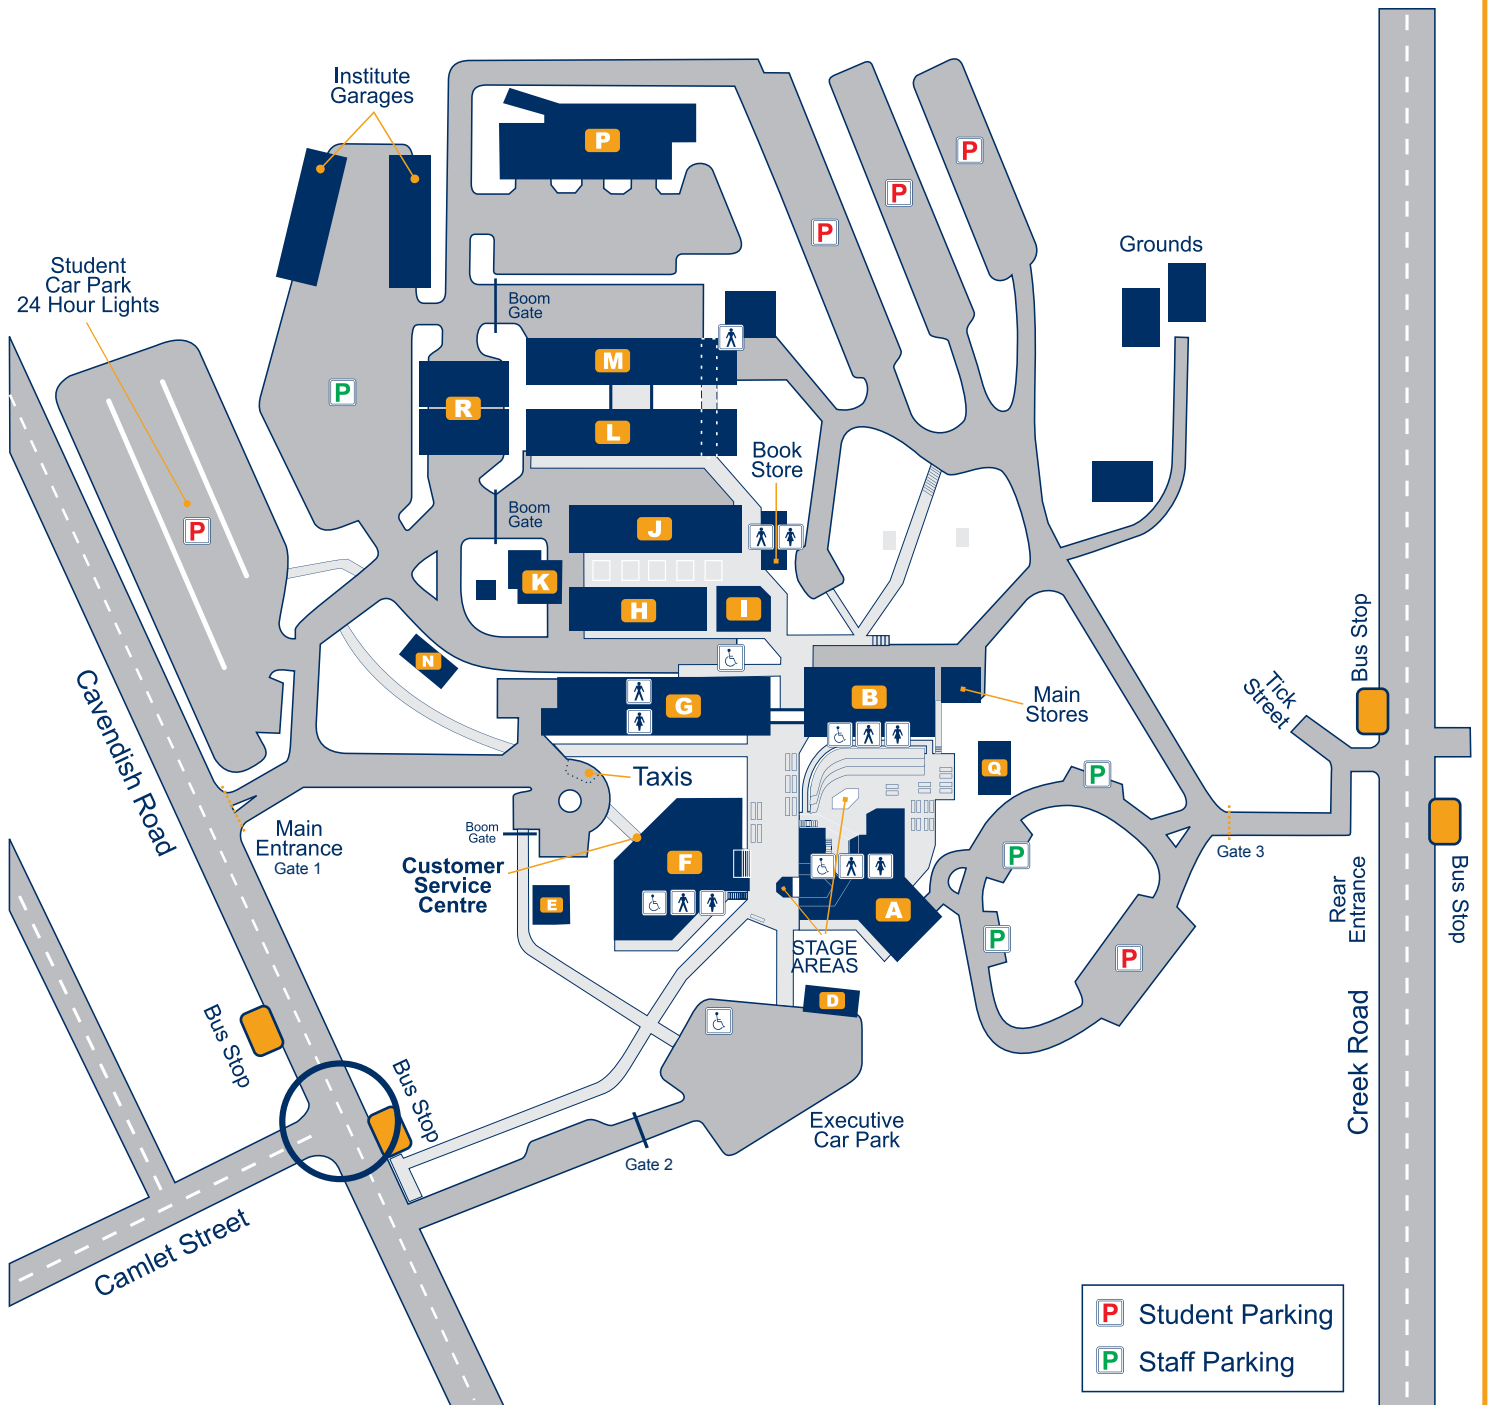

Metropolitan South Institute of TAFE

Mt Gravatt Campus, 1030 Cavendish Rd

A
 BUSINESS
 CANTEN
 EDUCATION ADMINISTRATION
 EXECUTIVE ADMINISTRATION
 HOSPITALITY
 INFORMATION TECHNOLOGY
 MARKETING UNIT
 PEOPLE AND PERFORMANCE UNIT
 THE CAVENDISH ROOM RESTAURANT
 TOURISM

B
 CREATIVE INDUSTRIES
 INTERNATIONAL
 LANGUAGE, LITERACY, NUMERACY
 RETAIL

D
 STAFF ROOM

F
 CUSTOMER SERVICE CENTRE
 LEARNING PRECINCT
 LIBRARY
 STUDENT SERVICES

G
 CAD/CAM TRAINING
 DIESEL FITTING
 ENGINEERING
 FASHION
 MAINTENANCE OFFICE
 WELDING, FITTING & TURNING

N
 CLASSROOM

P
 PARTEC

Q
 1888 SERVICES
 ICT
 FINANCE
 MARKETING

R
 STAFFROOM

P Student Parking
P Staff Parking